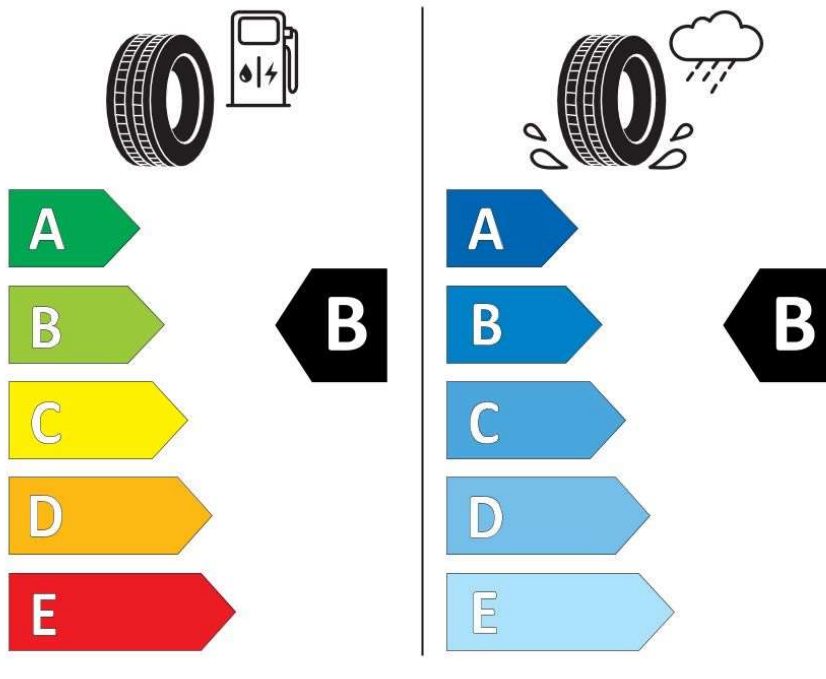

Ignis Comfort / Comfort+

Bridgestone ECOPIA EP150

175/60R16 82H

ENERG

BRIDGESTONE

PSR16271

175/60 R16 82 H

C1