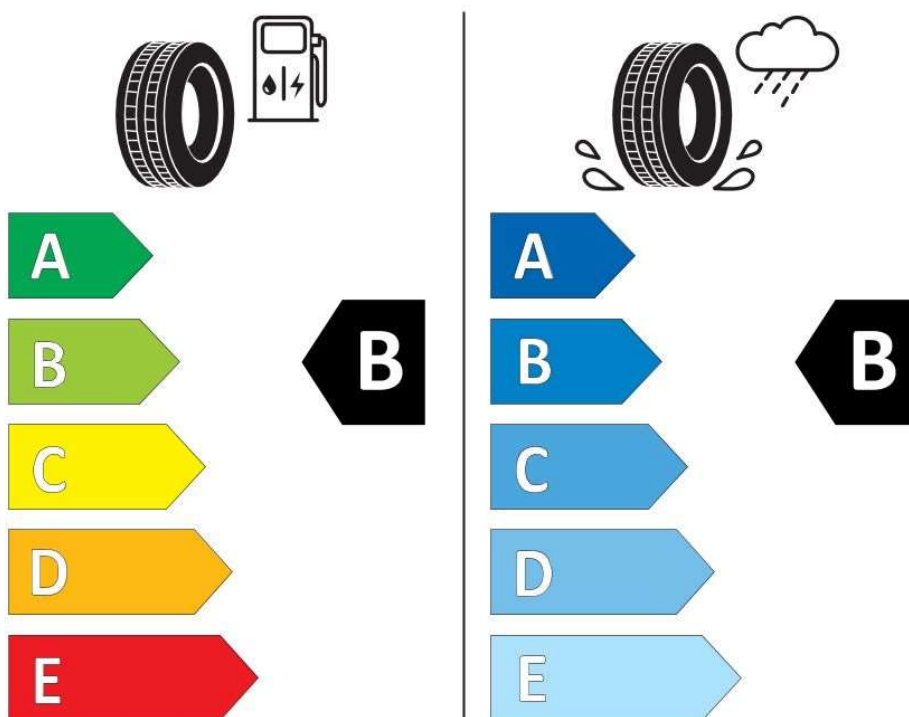

Swift Comfort / Comfort+

Bridgestone ECOPIA EP150

185/55R16 83V

ENERG

BRIDGESTONE

PSR16419

185/55 R16 83 V

C1